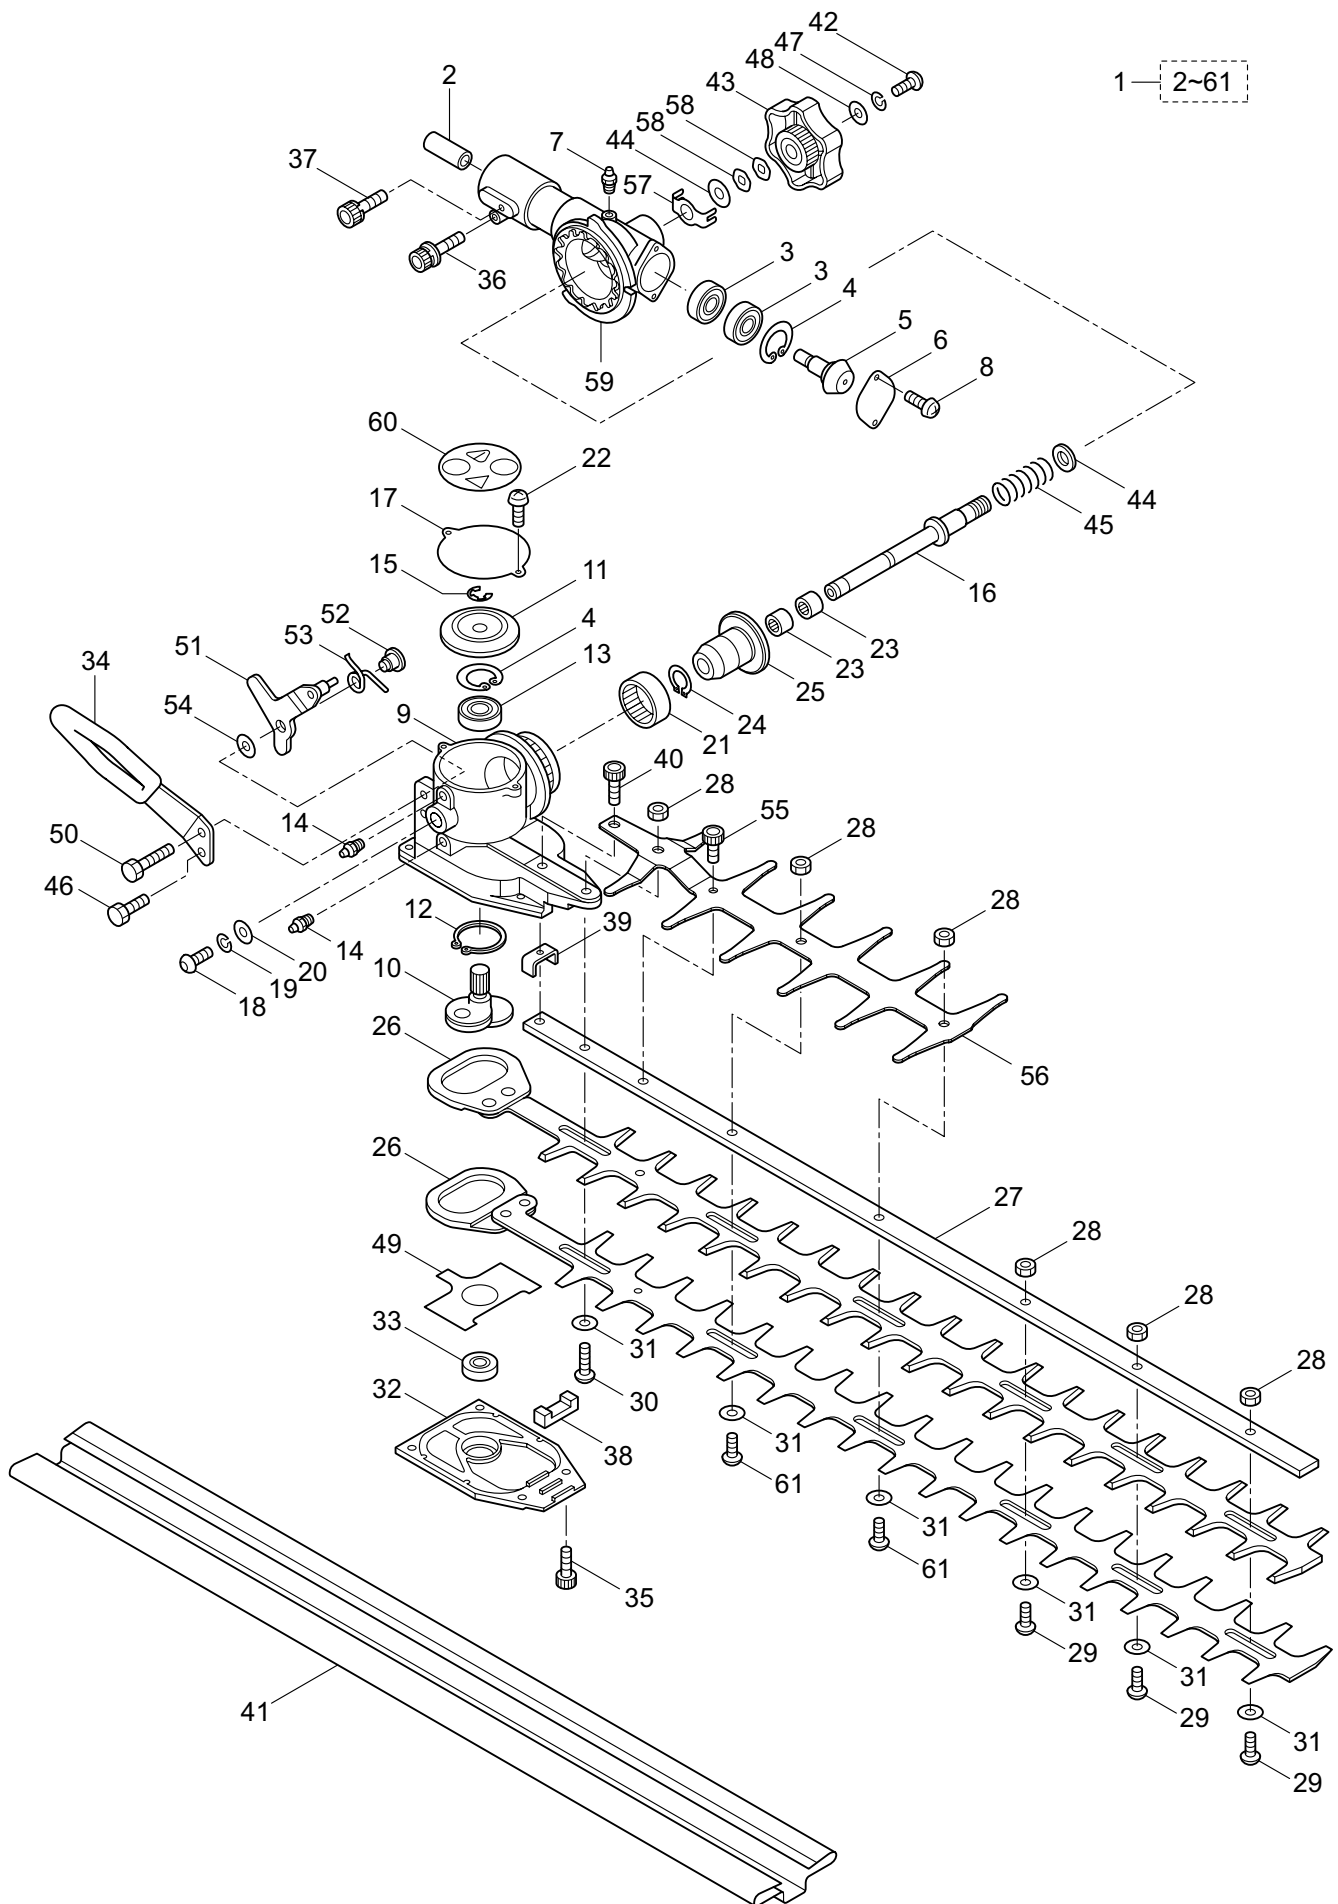

PARTS LIST

AHT2350D(24)

CONTENTS

1. MAIN BODY	1 ~ 2
2. GEARCASE	3 ~ 6
3. ENGINE	7 ~ 10
4. CARBURETOR, FUEL TANK	11 ~ 14
5. ACCESSORIES	15 ~ 16

2016. 02.

P/N 524253

1. AHT2350D(24)
MAIN BODY

Ref. No.	Part No.	Part Name	Q'ty	Remarks
1-1	364598	AHT2350D(24)	1	
1-2	219602	Clutch Case Ass'y	1	Incl.3-5
1-3	219465	Clutch Case	1	
1-4	016405	Bearing	1	#6200ZZ
1-5	013825	Snap Ring	1	#30
1-6	261246	Cap Screw	1	M5x25
1-7	224124	Driveshaft Tube	1	
1-8	224094	Driveshaft Ass'y	1	
1-9	054677	Clutch Drum	1	
1-10	231017	Throttle Trigger	1	
1-11	215533	Hanging Bracket Ass'y	1	Incl.12
1-12	261762	Cap Screw	1	M5x14
1-13	237874	Label	1	AHT2350D
1-14	261250	Cap Screw	4	M5x20
1-15	231955	Loop Handle Ass'y	1	Incl.16-18
1-16	225699	Loop Handle	1	
1-17	081027	Nut	4	M5
1-18	215608	Cap Screw	4	M5x30x16

2. AHT2350D(24)
GEARCASE

Ref. No.	Part No.	Part Name	Q'ty	Remarks
2-1	237090	Trimmer Ass'y	1	Incl.2-61
2-2	631779	Joint	1	
2-3	407313	Bearing	2	
2-4	631757	Snap Ring	2	RTW26
2-5	407314	Bevel Gear	1	
2-6	407315	Cover	1	
2-7	580766	Grease Nipple	1	M6
2-8	631753	Screw	2	M4x8
2-9	407316	Gearcase	1	
2-10	407317	Crankshaft	1	
2-11	407318	Bevel Gear	1	
2-12	631759	Snap Ring	1	STW28
2-13	582443	Bearing	1	#6000 2RS
2-14	580766	Grease Nipple	2	M6
2-15	631755	Snap Ring	1	ETW6
2-16	407319	Shaft	1	
2-17	407320	Cover	1	
2-18	407321	Screw	1	M6x16
2-19	631749	Spring Washer	1	M6
2-20	582436	Washer	1	M6
2-21	407322	Bearing	1	
2-22	631753	Screw	2	M4x8
2-23	407323	Bearing	2	
2-24	407324	Snap Ring	1	
2-25	407325	Bevel Gear	1	
2-26	407326	Blade	2	
2-27	407327	Guide Plate	1	
2-28	580764	U-Nut	6	M6
2-29	631765	Screw	3	L17
2-30	407328	Screw	1	L26
2-31	991913	Washer	6	
2-32	407329	Low Case	1	
2-33	631771	Bearing	1	#608 2RS
2-34	407330	Handle	1	
2-35	407331	Bolt	4	M5x14
2-36	631778	Cap Screw	1	M5x25
2-37	631777	Cap Screw	1	M5x12
2-38	407332	Felt	1	
2-39	407333	Plate	1	
2-40	407334	Bolt	1	M5x16
2-41	407335	Cover of Blade	1	
2-42	407336	Screw	1	M6x12
2-43	407337	Knob	1	
2-44	407338	Washer	2	
2-45	407339	Spring	1	