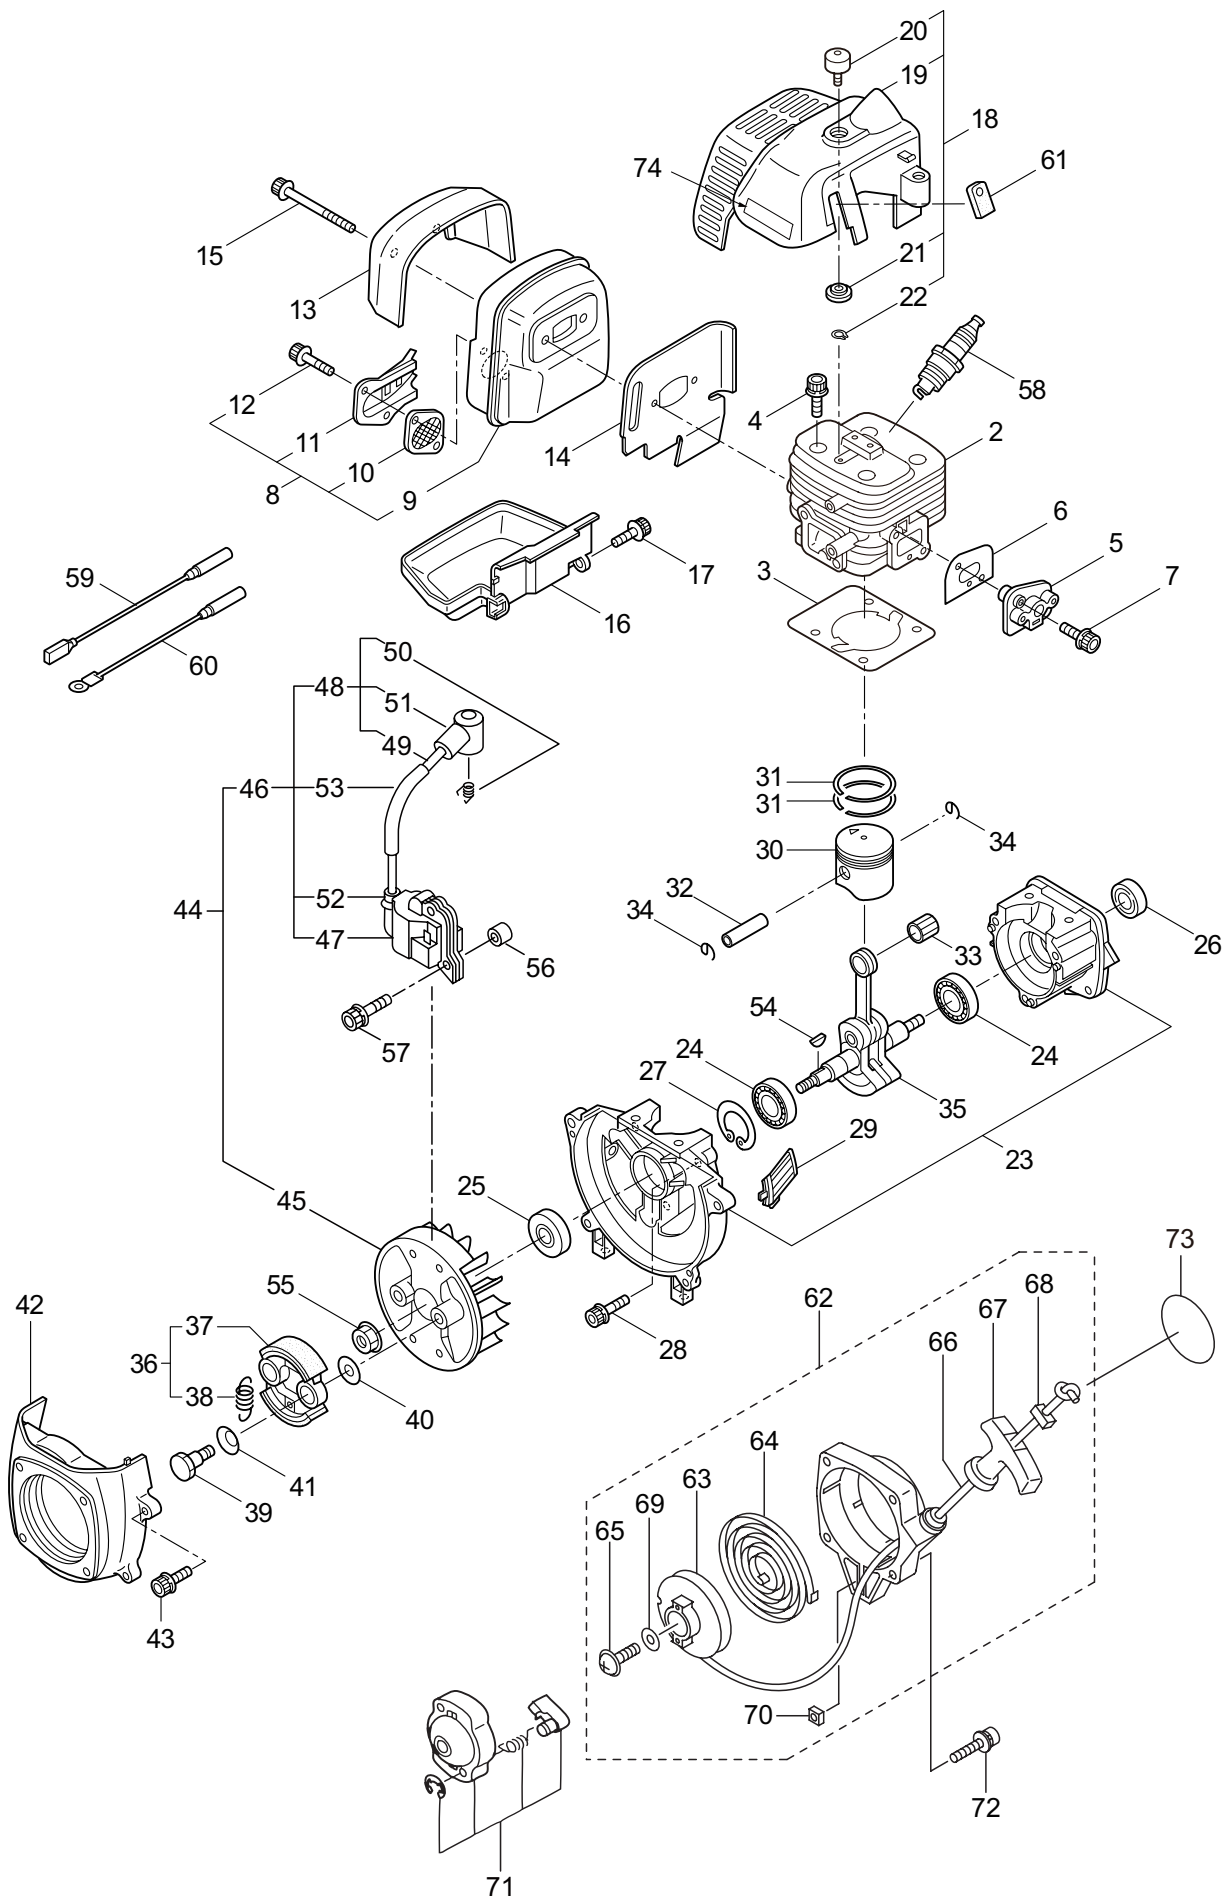

3. AHT2350D(24) ENGINE

Ref. No.	Part No.	Part Name	Q'ty	Remarks
3-46	288516	Ignition Coil Ass'y	1	Incl.47-53
3-47	289483	Coil	1	
3-48	289484	Spark Plug Wire Ass'y	1	Incl.49-51
3-49	289485	Spark Plug Wire	1	
3-50	272805	Connector	1	
3-51	283178	Plug Boot	1	
3-52	283271	Cap	1	
3-53	289486	Insulator	1	
3-54	261076	Woodruff Key	1	3x10
3-55	261417	Nut,Rotor	1	M8
3-56	280381	Spacer	2	
3-57	261256	Cap Screw	2	M4x25
3-58	285982	Spark Plug	1	NGK BPM8Y
3-59	261772	Lead	1	
3-60	289760	Lead	1	115M4 CBH
3-61	269189	Grommet	1	
3-62	282757	Starter Ass'y	1	Incl.63-70
3-63	280492	Reel	1	
3-64	287421	Spiral Spring	1	
3-65	280494	Screw	1	
3-66	283616	Starter Rope	1	
3-67	282186	Starter Grip	1	
3-68	282187	Stopper	1	
3-69	280547	Washer	1	
3-70	269423	Nut	1	
3-71	269492	Starter Pulley Ass'y	1	
3-72	265724	Cap Screw	4	M4x25
3-73	276185	Label	1	
3-74	284587	Label	1