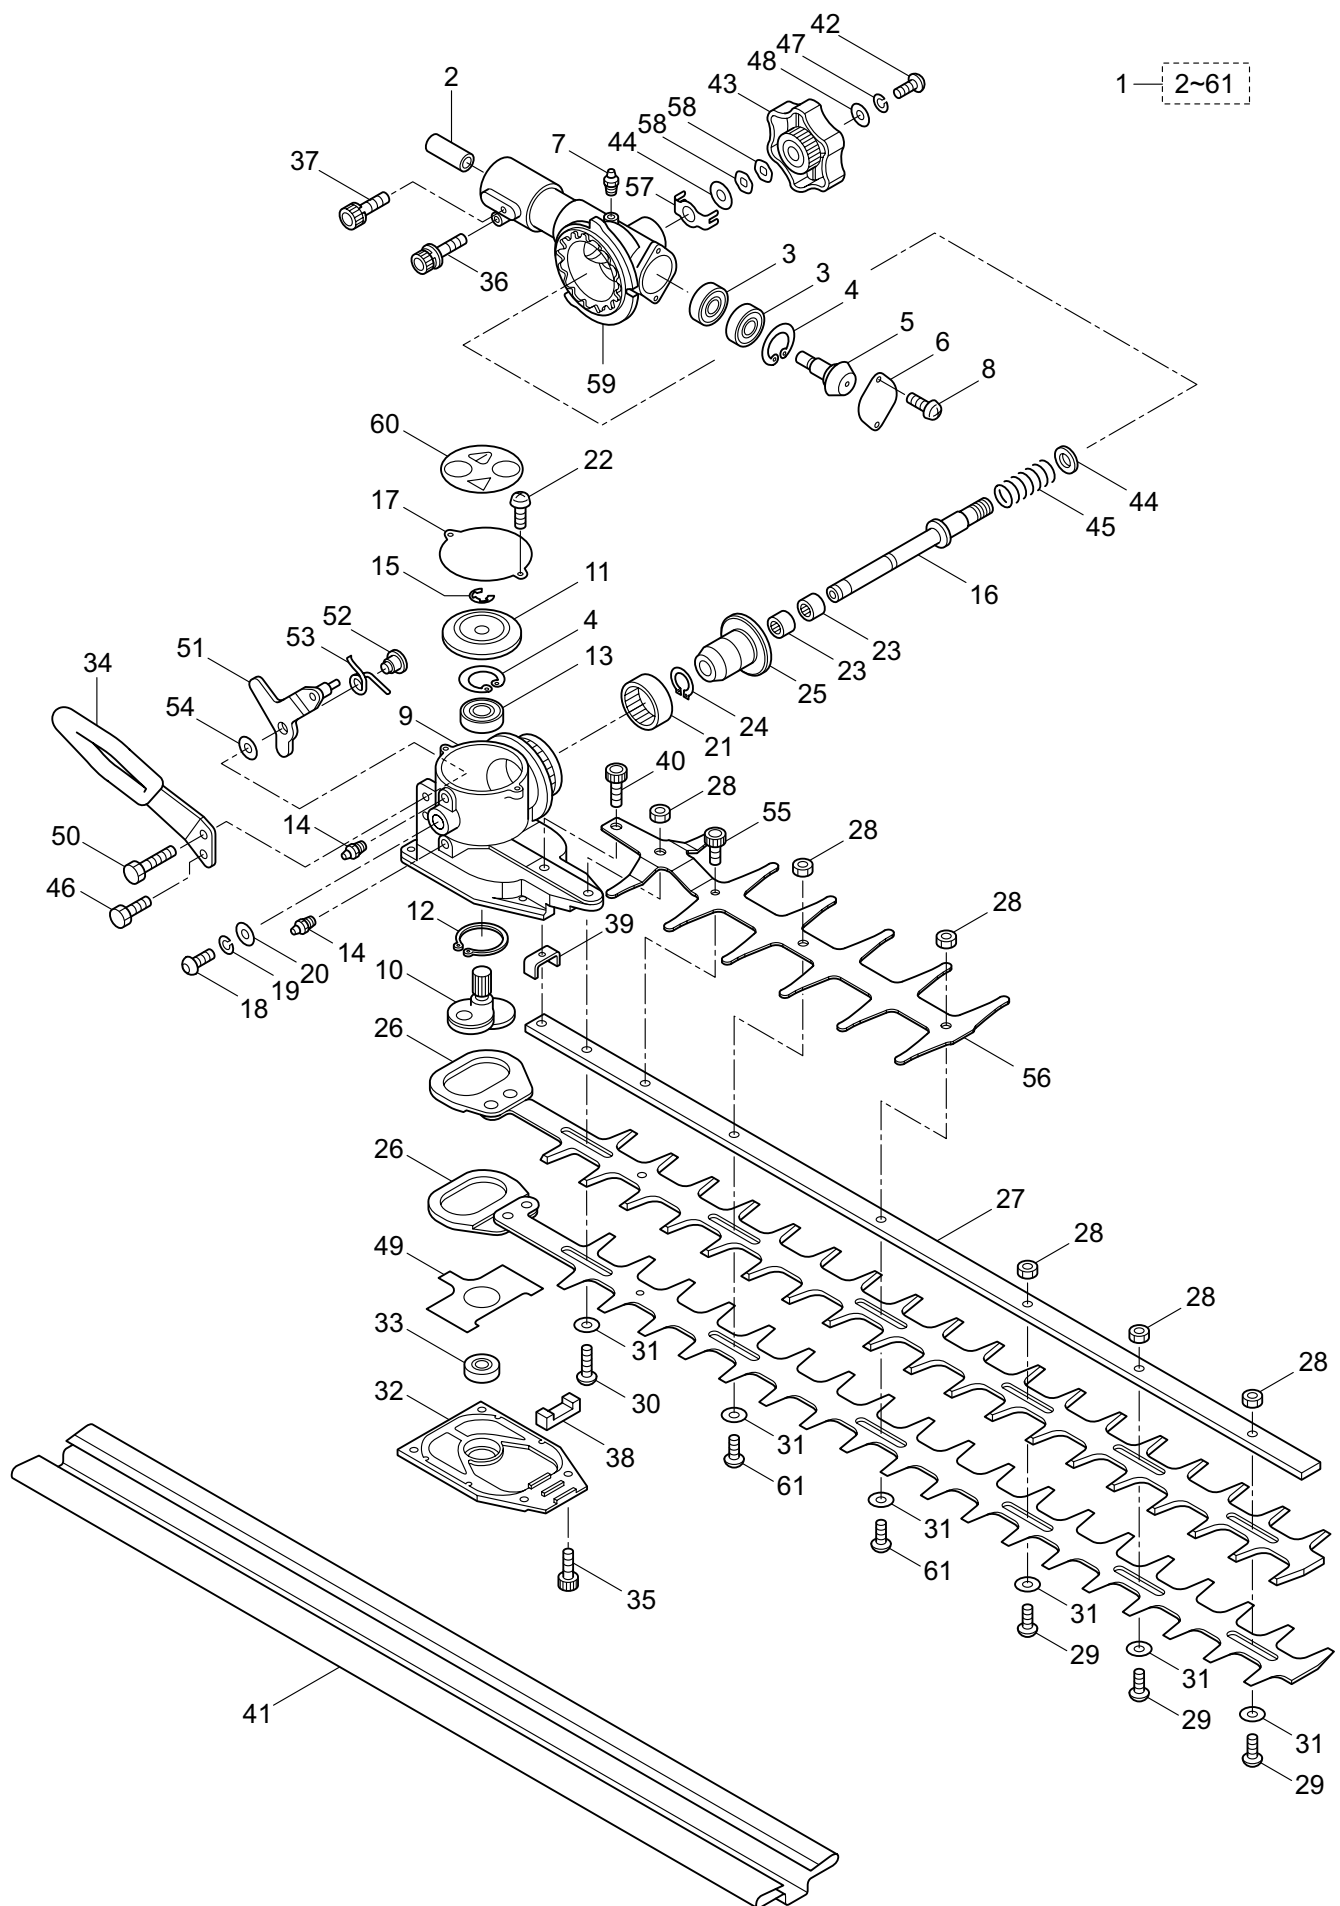

2. AHT2350D(24) GEARCASE

Ref. No.	Part No.	Part Name	Q'ty	Remarks
2-46	631770	Screw	1	M6x12
2-47	631749	Spring Washer	1	M6
2-48	582436	Washer	1	M6
2-49	407340	Plate	1	
2-50	407341	Bolt	1	M6x25
2-51	407342	Lever	1	
2-52	407343	Bush	1	
2-53	407344	Spring	1	
2-54	646471	Washer	1	
2-55	407345	Bolt	1	M5x8
2-56	237226	Blade Guard	1	
2-57	407347	Plate	1	
2-58	407348	Washer, Wave	2	
2-59	407312	Joint Case	1	
2-60	407349	Label	1	
2-61	631764	Screw	2	L19