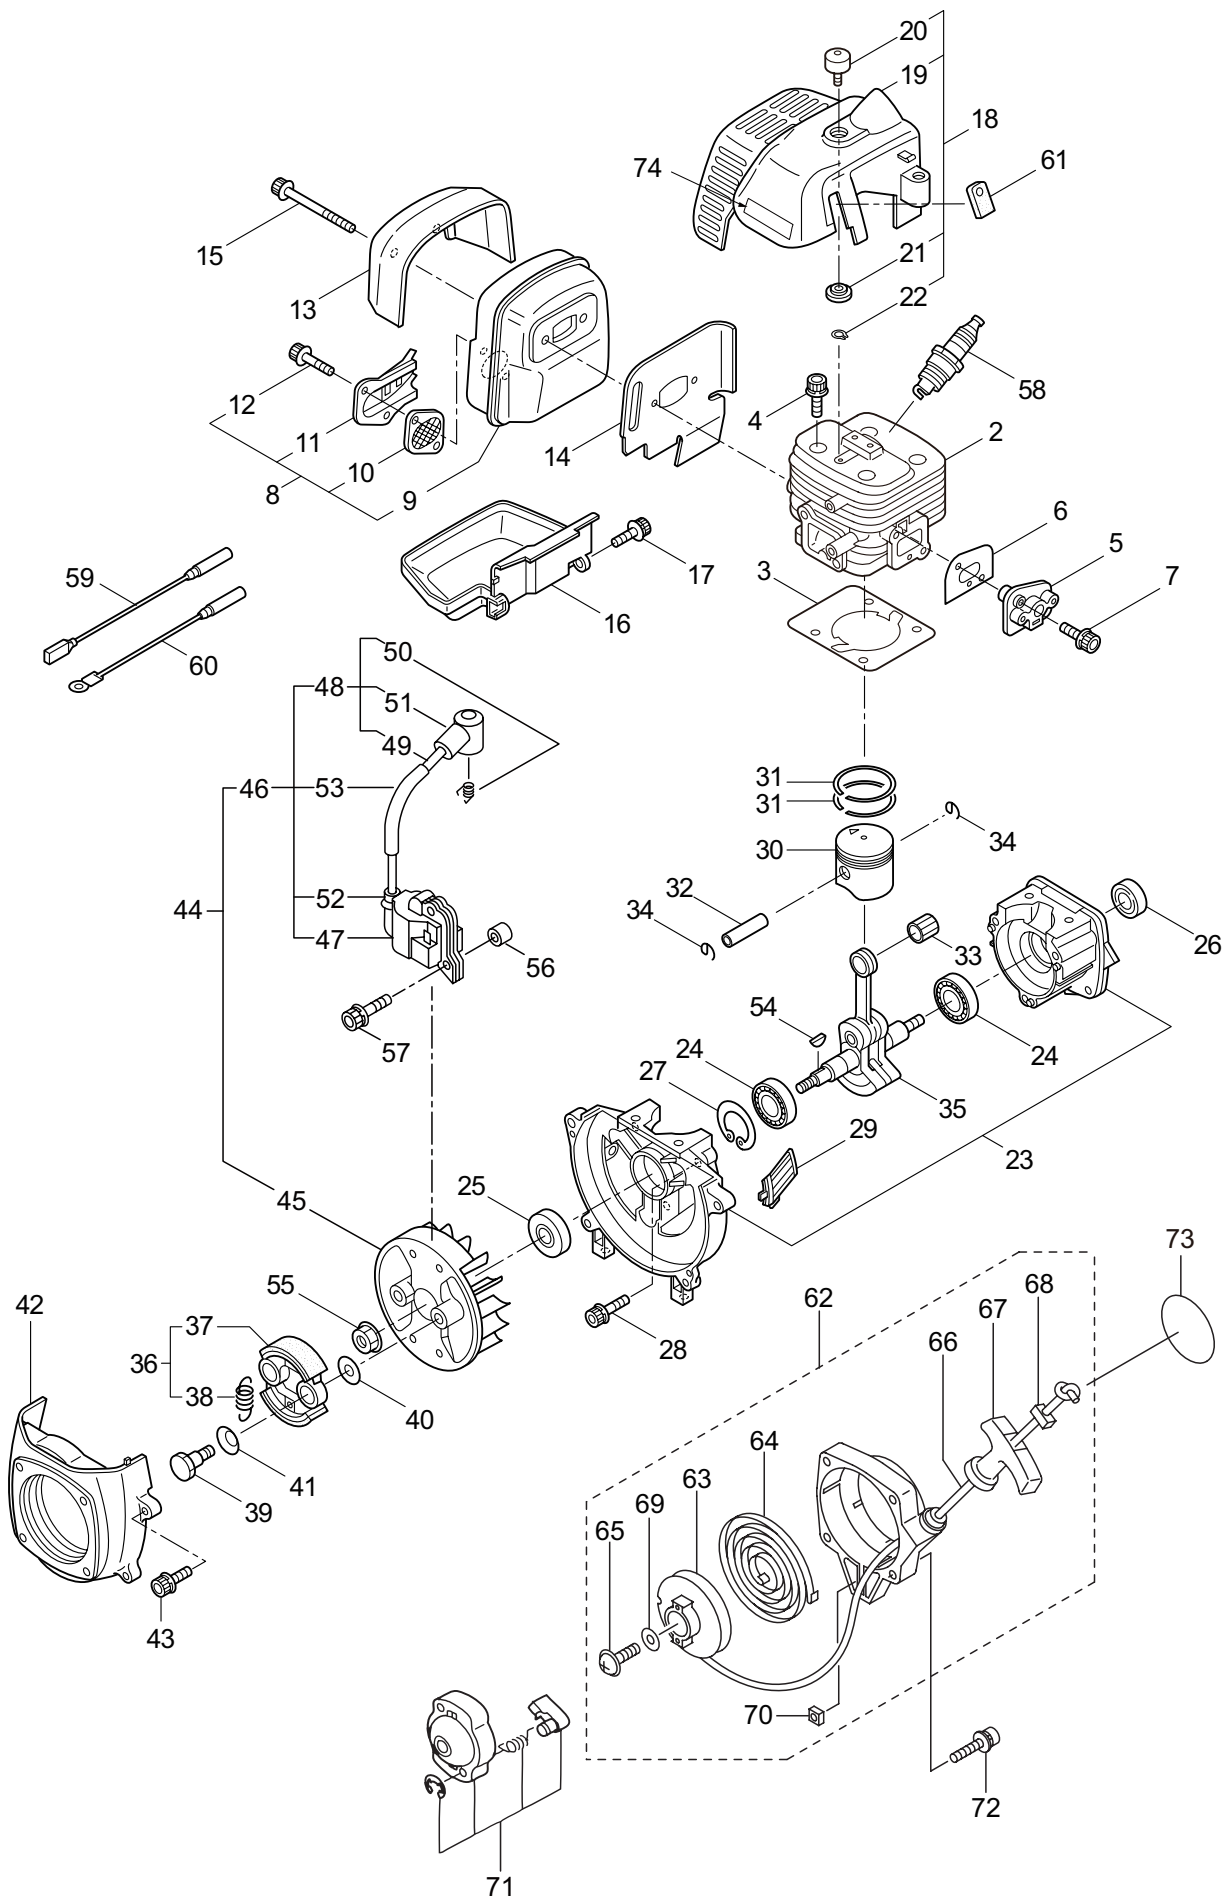

3. AHT2350D(24) ENGINE

Ref. No.	Part No.	Part Name	Q'ty	Remarks
3-1	859822	Engine	1	CE230/112
3-2	288499	Cylinder	1	
3-3	286074	Gasket	1	
3-4	261250	Cap Screw	4	M5x20
3-5	269144	Insulator	1	New gasket required
3-6	267049	Gasket	1	
3-7	265924	Cap Screw	2	M5x25
3-8	282208	Muffler Ass'y	1	Incl.9-12
3-9	282209	Muffler Comp	1	
3-10	267056	Spark Arrester	1	
3-11	268171	Muffler Tail	1	
3-12	265107	Cap Screw	2	M4x10
3-13	268461	Holder	1	
3-14	281440	Gasket	1	
3-15	266402	Cap Screw	2	M5x55
3-16	281446	Under Cover	1	
3-17	267191	Cap Screw	1	M5x16
3-18	288800	Top Cover Ass'y	1	Incl.19-22
3-19	281444	Top Cover	1	
3-20	286300	Knob	1	
3-21	261020	Spacer	1	
3-22	261734	Snap Ring	1	#5
3-23	289246	Crankcase	1	
3-24	280488	Bearing	2	PPL 6001
3-25	261492	Oil Seal	1	ISCD12287
3-26	261386	Oil Seal	1	ISCD12227
3-27	055185	Snap Ring	1	#28
3-28	261612	Cap Screw	3	M5x30
3-29	281442	Screen	1	
3-30	283379	Piston	1	
3-31	282177	Piston Ring	2	
3-32	261036	Piston Pin	1	
3-33	263957	Bearing, Needle	1	KTV81112EG01 B2
3-34	261576	Clip,Piston	2	
3-35	268187	Crankshaft/Conn.Rod Ass'y	1	
3-36	267327	Clutch Ass'y	1	Incl.37,38
3-37	267342	Clutch Shoe	2	(2)required
3-38	267345	Spring,Clutch	1	
3-39	264505	Bolt	2	
3-40	261189	Washer	2	6x16.5x1.2
3-41	261777	Wave Washer	2	
3-42	281443	Fan Cover	1	
3-43	261250	Cap Screw	4	M5x20
3-44	288514	Magneto Ass'y	1	Incl.45-53
3-45	288515	Rotor/Fan	1