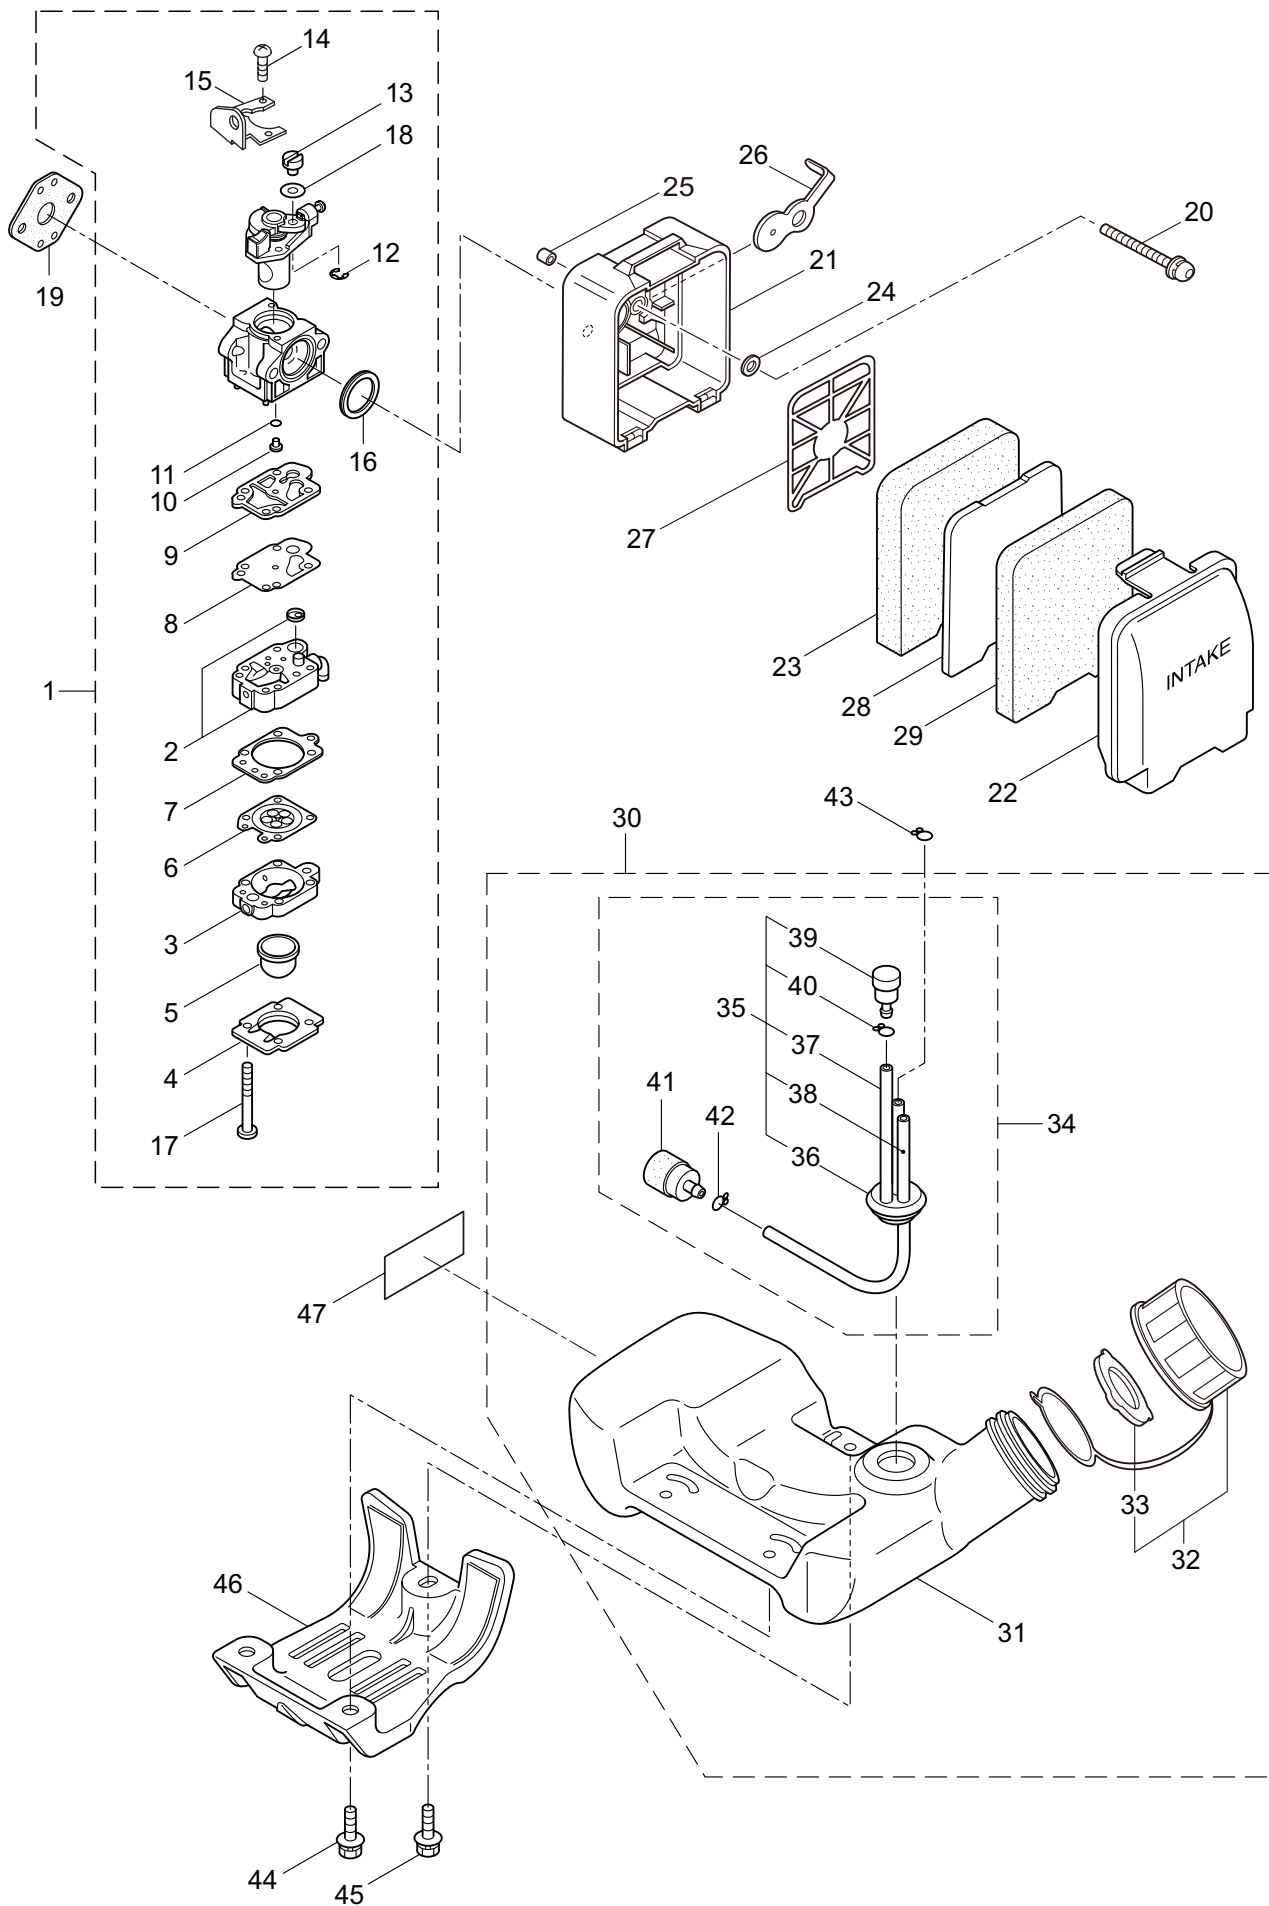

4. AHT2350D(24)
CARBURETOR, FUEL TANK

Ref. No.	Part No.	Part Name	Q'ty	Remarks
4-1	276357	Carburetor Ass'y	1	Incl.2-18 New gasket required
4-2	264155	Pump Body	1	
4-3	262991	Purge Body	1	
4-4	262992	Cover Plate	1	
4-5	261874	Primer Bulb	1	
4-6	283905	Diaphragm, Meterring	1	
4-7	262993	Gasket	1	
4-8	262994	Diaphragm,Fuel Pump	1	
4-9	282576	Gasket	1	
4-10	289621	Main Jet	1	
4-11	261871	O-Ring	1	
4-12	261876	E-Ring	1	
4-13	261658	Swivel	1	
4-14	261875	Screw	2	
4-15	264677	Bracket	1	
4-16	261657	Packing	1	
4-17	262996	Screw	4	
4-18	264678	Washer	1	
4-19	261864	Gasket	1	
4-20	262720	Cap Screw	2	M5x55
4-21	263723	Housing	1	
4-22	263713	Air Filter Cover	1	
4-23	263714	Foam Element	1	
4-24	263000	Washer	1	
4-25	263715	Sleeve	2	
4-26	263007	Choke Valve	1	
4-27	263717	Screen	1	
4-28	274080	Element F	1	
4-29	285424	Element S	1	
4-30	286942	Fuel Tank Ass'y	1	Incl.31-42
4-31	281445	Fuel Tank	1	
4-32	281564	Fuel Tank Cap Ass'y	1	Incl.33
4-33	269377	Gasket	1	
4-34	282334	Fuel Pipe Pick-up Ass'y	1	Incl.35-42
4-35	282335	Fuel Pipe Ass'y	1	Incl.36-40
4-36	268065	Grommet	1	
4-37	282337	Return Pipe	1	
4-38	282501	Fuel Pipe	1	150L
4-39	261590	Breather	1	
4-40	261117	Clip	1	
4-41	264653	Filter Ass'y	1	
4-42	261117	Clip	1	
4-43	261117	Clip	1	
4-44	281714	Cap Screw	2	M5x20
4-45	281715	Cap Screw	1	M5x20