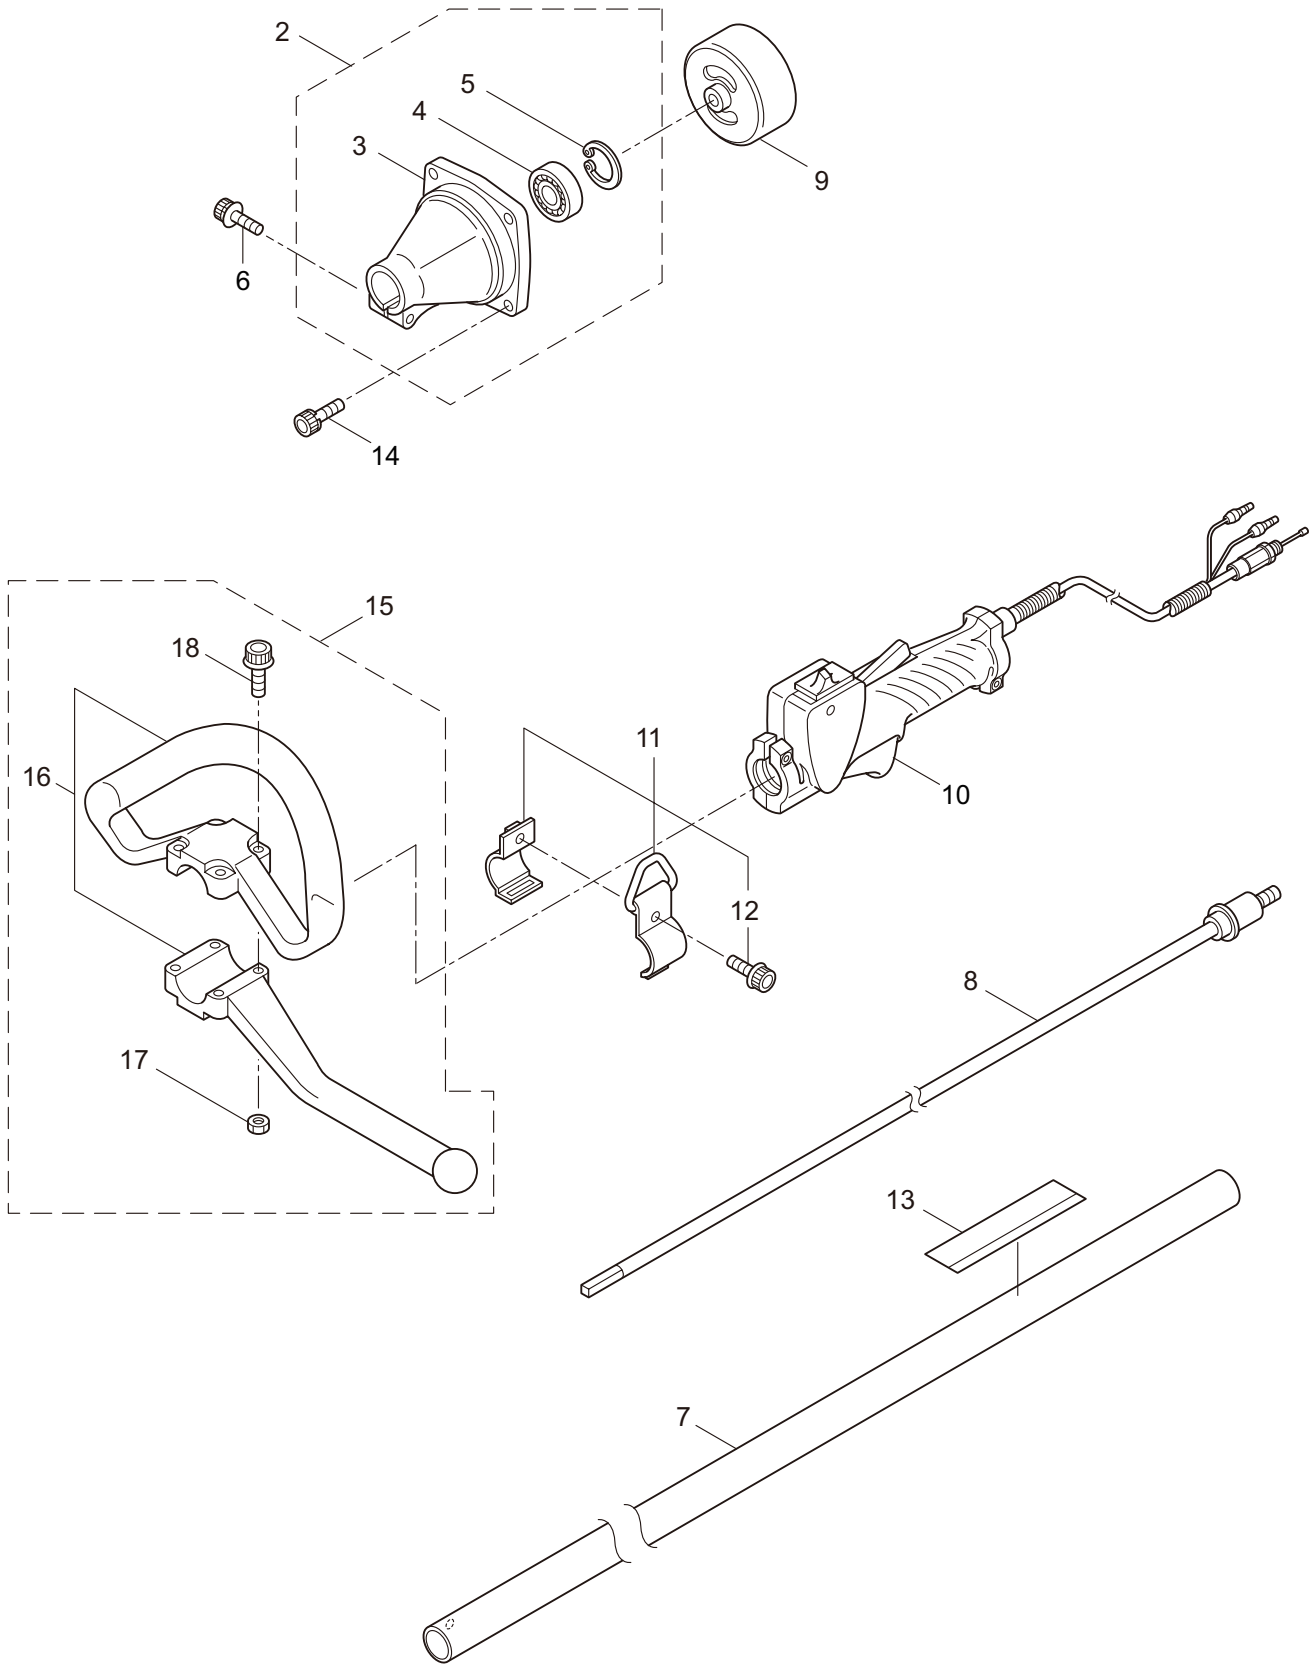

PARTS LIST

AHT2350D(24)

CONTENTS

1. MAIN BODY	1 ~ 2
2. GEARCASE	3 ~ 6
3. ENGINE	7 ~ 10
4. CARBURETOR, FUEL TANK	11 ~ 14
5. ACCESSORIES	15 ~ 16

2016. 02.

P/N 524253

1. AHT2350D(24)
MAIN BODY

Ref. No.	Part No.	Part Name	Q'ty	Remarks
1-1	364598	AHT2350D(24)	1	
1-2	219602	Clutch Case Ass'y	1	Incl.3-5
1-3	219465	Clutch Case	1	
1-4	016405	Bearing	1	#6200ZZ
1-5	013825	Snap Ring	1	#30
1-6	261246	Cap Screw	1	M5x25
1-7	224124	Driveshaft Tube	1	
1-8	224094	Driveshaft Ass'y	1	
1-9	054677	Clutch Drum	1	
1-10	231017	Throttle Trigger	1	
1-11	215533	Hanging Bracket Ass'y	1	Incl.12
1-12	261762	Cap Screw	1	M5x14
1-13	237874	Label	1	AHT2350D
1-14	261250	Cap Screw	4	M5x20
1-15	231955	Loop Handle Ass'y	1	Incl.16-18
1-16	225699	Loop Handle	1	
1-17	081027	Nut	4	M5
1-18	215608	Cap Screw	4	M5x30x16

2. AHT2350D(24)
GEARCASE

Ref. No.	Part No.	Part Name	Q'ty	Remarks
2-1	237090	Trimmer Ass'y	1	Incl.2-61
2-2	631779	Joint	1	
2-3	407313	Bearing	2	
2-4	631757	Snap Ring	2	RTW26
2-5	407314	Bevel Gear	1	
2-6	407315	Cover	1	
2-7	580766	Grease Nipple	1	M6
2-8	631753	Screw	2	M4x8
2-9	407316	Gearcase	1	
2-10	407317	Crankshaft	1	
2-11	407318	Bevel Gear	1	
2-12	631759	Snap Ring	1	STW28
2-13	582443	Bearing	1	#6000 2RS
2-14	580766	Grease Nipple	2	M6
2-15	631755	Snap Ring	1	ETW6
2-16	407319	Shaft	1	
2-17	407320	Cover	1	
2-18	407321	Screw	1	M6x16
2-19	631749	Spring Washer	1	M6
2-20	582436	Washer	1	M6
2-21	407322	Bearing	1	
2-22	631753	Screw	2	M4x8
2-23	407323	Bearing	2	
2-24	407324	Snap Ring	1	
2-25	407325	Bevel Gear	1	
2-26	407326	Blade	2	
2-27	407327	Guide Plate	1	
2-28	580764	U-Nut	6	M6
2-29	631765	Screw	3	L17
2-30	407328	Screw	1	L26
2-31	991913	Washer	6	
2-32	407329	Low Case	1	
2-33	631771	Bearing	1	#608 2RS
2-34	407330	Handle	1	
2-35	407331	Bolt	4	M5x14
2-36	631778	Cap Screw	1	M5x25
2-37	631777	Cap Screw	1	M5x12
2-38	407332	Felt	1	
2-39	407333	Plate	1	
2-40	407334	Bolt	1	M5x16
2-41	407335	Cover of Blade	1	
2-42	407336	Screw	1	M6x12
2-43	407337	Knob	1	
2-44	407338	Washer	2	
2-45	407339	Spring	1	