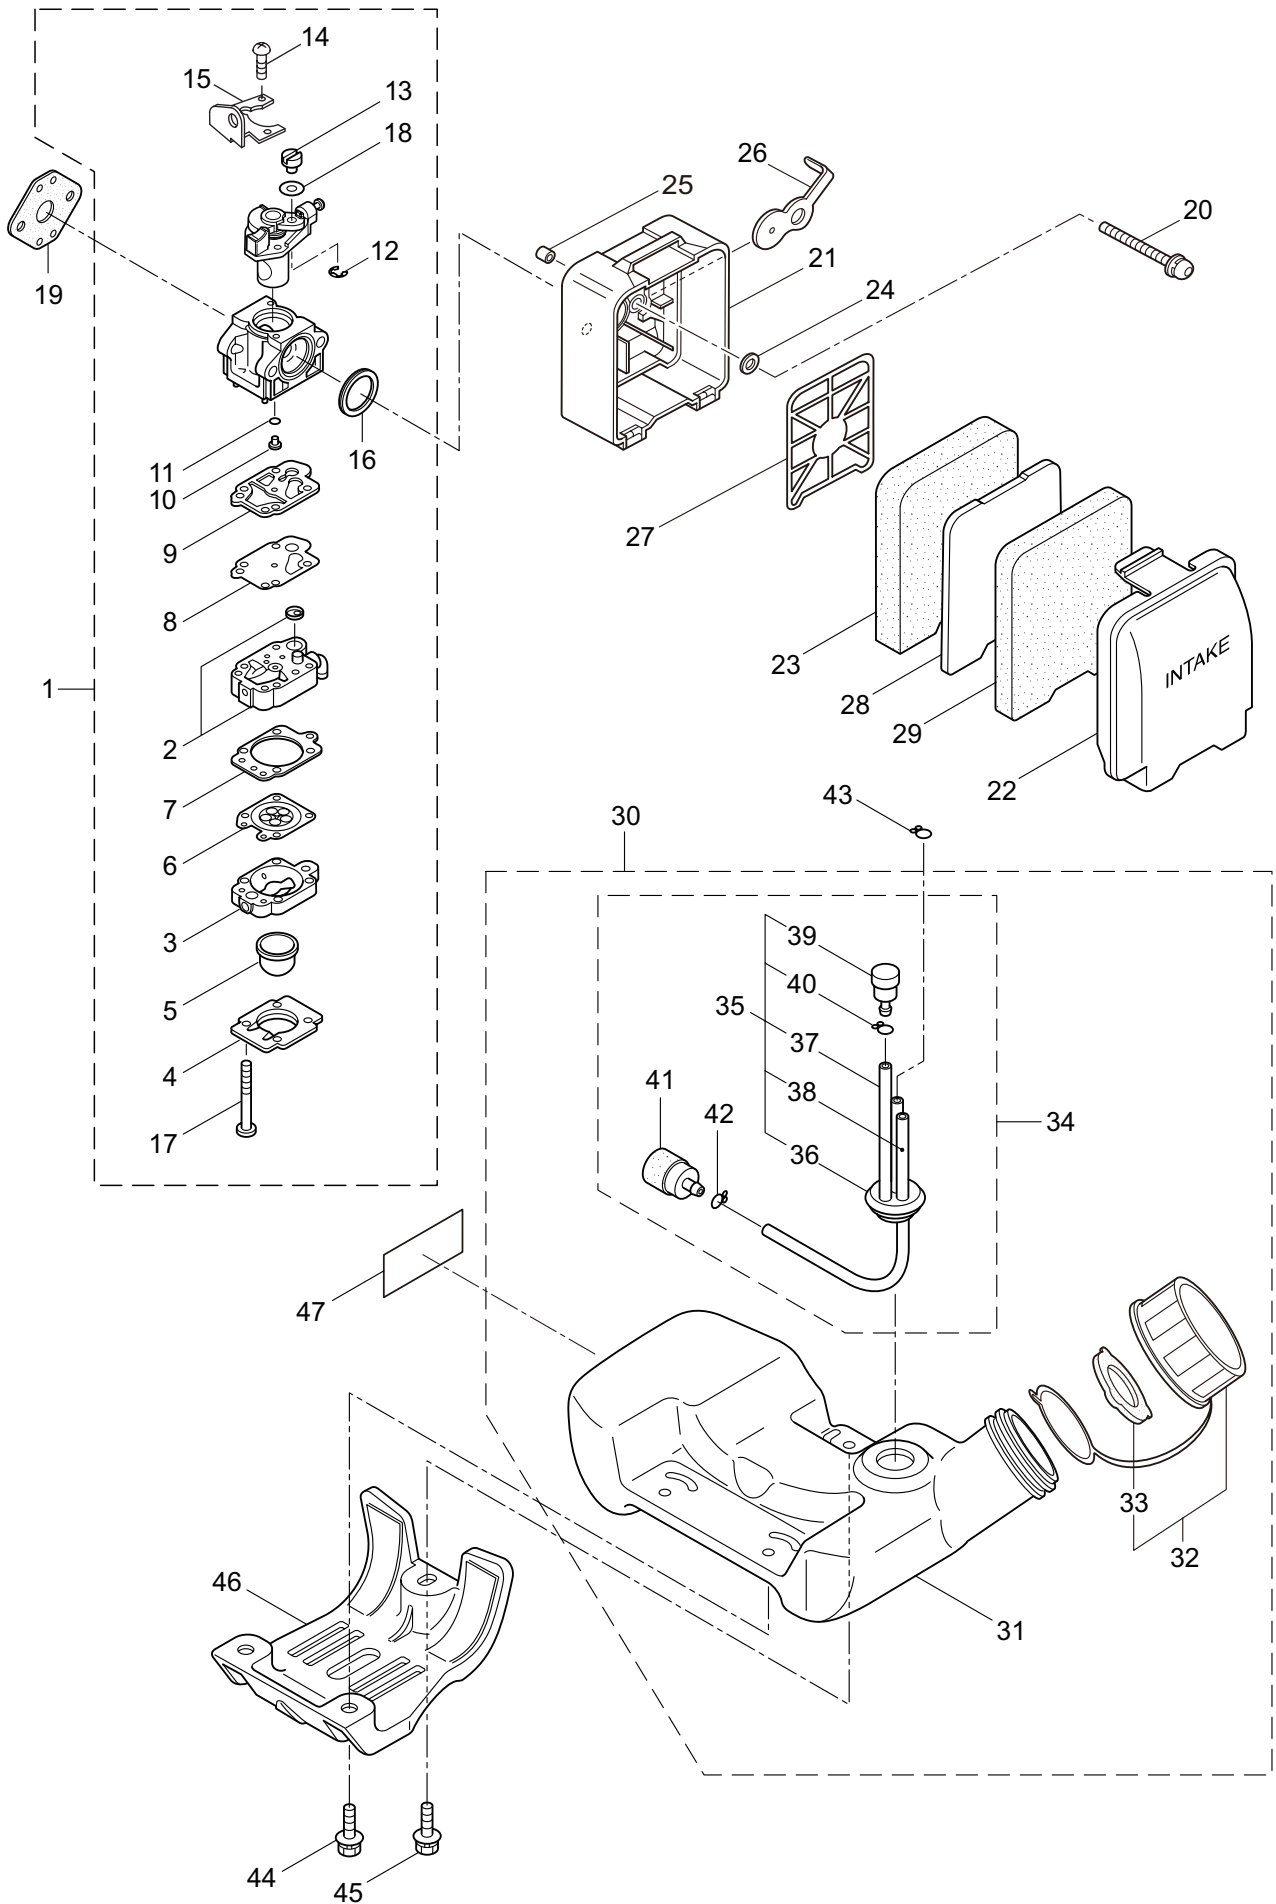

4. AHT2350D(24)
CARBURETOR, FUEL TANK

Ref. No.	Part No.	Part Name	Q'ty	Remarks
4-46	281447	Stand	1	
4-47	283207	Label	1